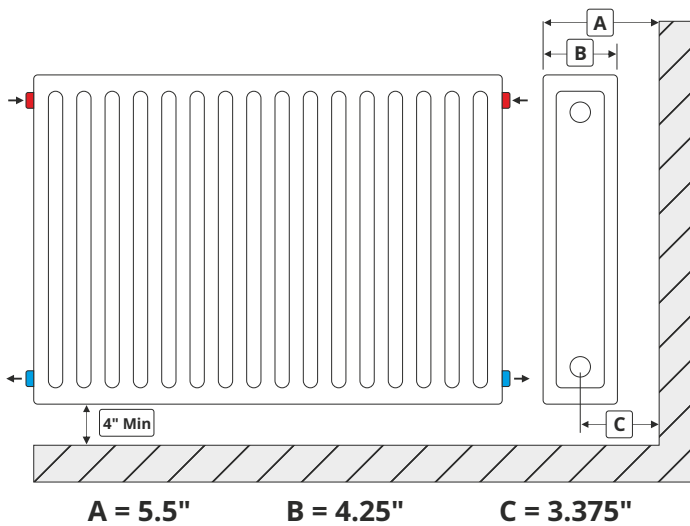

| Code | Height in | Length in | Depth in | Delivered power (BTU) | | | Volume (Litre) | Weight (kg) |
|----------|-----------|-----------|----------|-----------------------|-------|-------|----------------|-------------|
| | | | | 140°F | 160°F | 180°F | | |
| AFSR1220 | 11.75 | 19.75 | 4.25 | 1014 | 1568 | 2052 | 1.7 | 9.3 |
| AFSR1228 | | 27.50 | | 1420 | 2196 | 2873 | 2.4 | 13.1 |
| AFSR1236 | | 35.50 | | 1825 | 2823 | 3694 | 3.1 | 16.7 |
| AFSR1248 | | 47.25 | | 2434 | 3764 | 4926 | 4.1 | 22.3 |
| AFSR1260 | | 59.00 | | 3042 | 4705 | 6157 | 5.1 | 27.9 |
| AFSR2420 | 23.75 | 19.75 | | 1768 | 2772 | 3659 | 3.0 | 18.5 |
| AFSR2428 | | 27.50 | | 2475 | 3881 | 5123 | 4.2 | 25.9 |
| AFSR2436 | | 35.50 | | 3182 | 4990 | 6587 | 5.4 | 33.3 |

Output are based with an Δt of 20°F

Maximum pressure : 125psi - Maximum water temperature : 200°F - Valves connections type : 1/2 pex comp. (sold sep.)

MOUNTING DIMENSIONS

AUTONOM

LES CHAUDIÈRES AUTONOM / AUTONOM BOILERS